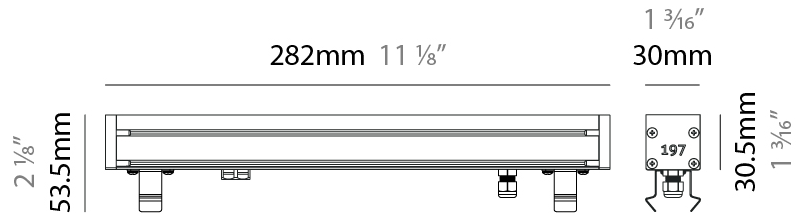

1. To build a product code in our configurator select the specify button on the base model # product page
2. To build a manual product code on this datasheet choose from the options listed below in blue font and add the suffix to the base model #

GENERAL

Series: Slash 30
Brand: Unonovesette
Division: Exterior
Mounting Type: Recessed
Mounting Location: In-Ground
Subcategory: Wallwash

PHYSICAL

Shape: Rectangle
Length (mm): 282
Length (in): 11 1/8
Width (mm): 30
Width (in): 1 3/16
Height (mm): 53.5
Height (in): 2 1/8
Light Distribution: Adjustable / Direct
Weight (kg): 0.46
Weight (lbs): 1.014
Diffuser: Extra clear tempered 6mm
Fixture Finish: ANA
Fixture Material: Extruded Aluminum
Cable Details: IP68 30cm Cable with Easy Lock system

ELECTRICAL

Lamp Type: LED
Input Wattage (W): 16
Total Output Wattage (W): 12.5
Dimming: 0-10V Dimming
Driver Included: No
Driver Location: Remote
Driver Type: Constant Voltage - Universal
Driver Class: Class 2
Housing: ENCP9
Input Voltage (V): 120 - 277
Output Voltage (V): 24
Upon Request: Phase Dimming (120Vac only)

LED

Color Temperature (°K): 2200 / 2700 / 3000 / 4000
Max. Delivered Lumen (lm): 1140 (3000K)
CRI: >90 CRI
Lamp Life (hrs): 100000

OPTICAL

Optic°: 12 / 21 / 31 / 46 / 13x36
Adjustability: Tilt ±20°

RATINGS AND CERTIFICATIONS

Certified By: Certified for North American Standards
IP rating: IP67
IK Rating: IK06