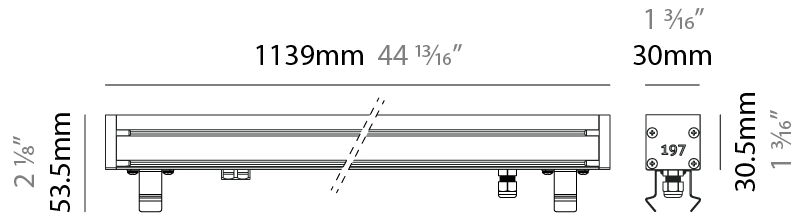

SLASH 30 RECESSED

E12I0054-

base number   Color   Lens
Temperature   Options

1. To build a product code in our configurator select the specify button on the base model # product page
2. To build a manual product code on this datasheet choose from the options listed below in blue font and add the suffix to the base model #

GENERAL

Series: Slash 30
Brand: Unonovesette
Division: Exterior
Mounting Type: Recessed
Mounting Location: In-Ground
Subcategory: Wallwash

PHYSICAL

Shape: Rectangle
Length (mm): 1139
Length (in): 44 ¹³/₁₆"
Width (mm): 30
Width (in): 1 ³/₁₆"
Height (mm): 53.5
Height (in): 2 ¹/₈"
Light Distribution: Adjustable / Direct
Diffuser: Extra clear tempered 6mm
Fixture Finish: ANA
Fixture Material: Extruded Aluminum
Cable Details: IP68 30cm Cable with Easy Lock system

ELECTRICAL

Lamp Type: LED
Input Wattage (W): 30.5
Total Output Wattage (W): 23.88
Dimming: Non-Dimmable
Driver Included: No
Driver Location: Remote
Driver Type: Constant Voltage - Universal
Driver Class: Class 2
Input Voltage (V): 120 - 277
Output Voltage (V): 24
Upon Request: Phase Dimming (120Vac only) / 0-10V Dimming

LED

Color Temperature (°K): 2200 / 2700 / 3000 / 4000
Max. Delivered Lumen (lm): 2520 (3000K)
CRI: >90 CRI
Lamp Life (hrs): 100000

OPTICAL

Optic°: 12 / 21 / 31 / 46 / 13x36
Adjustability: Tilt ±20°

RATINGS AND CERTIFICATIONS

Certified By: Certified for North American Standards
IP rating: IP67
IK Rating: IK06